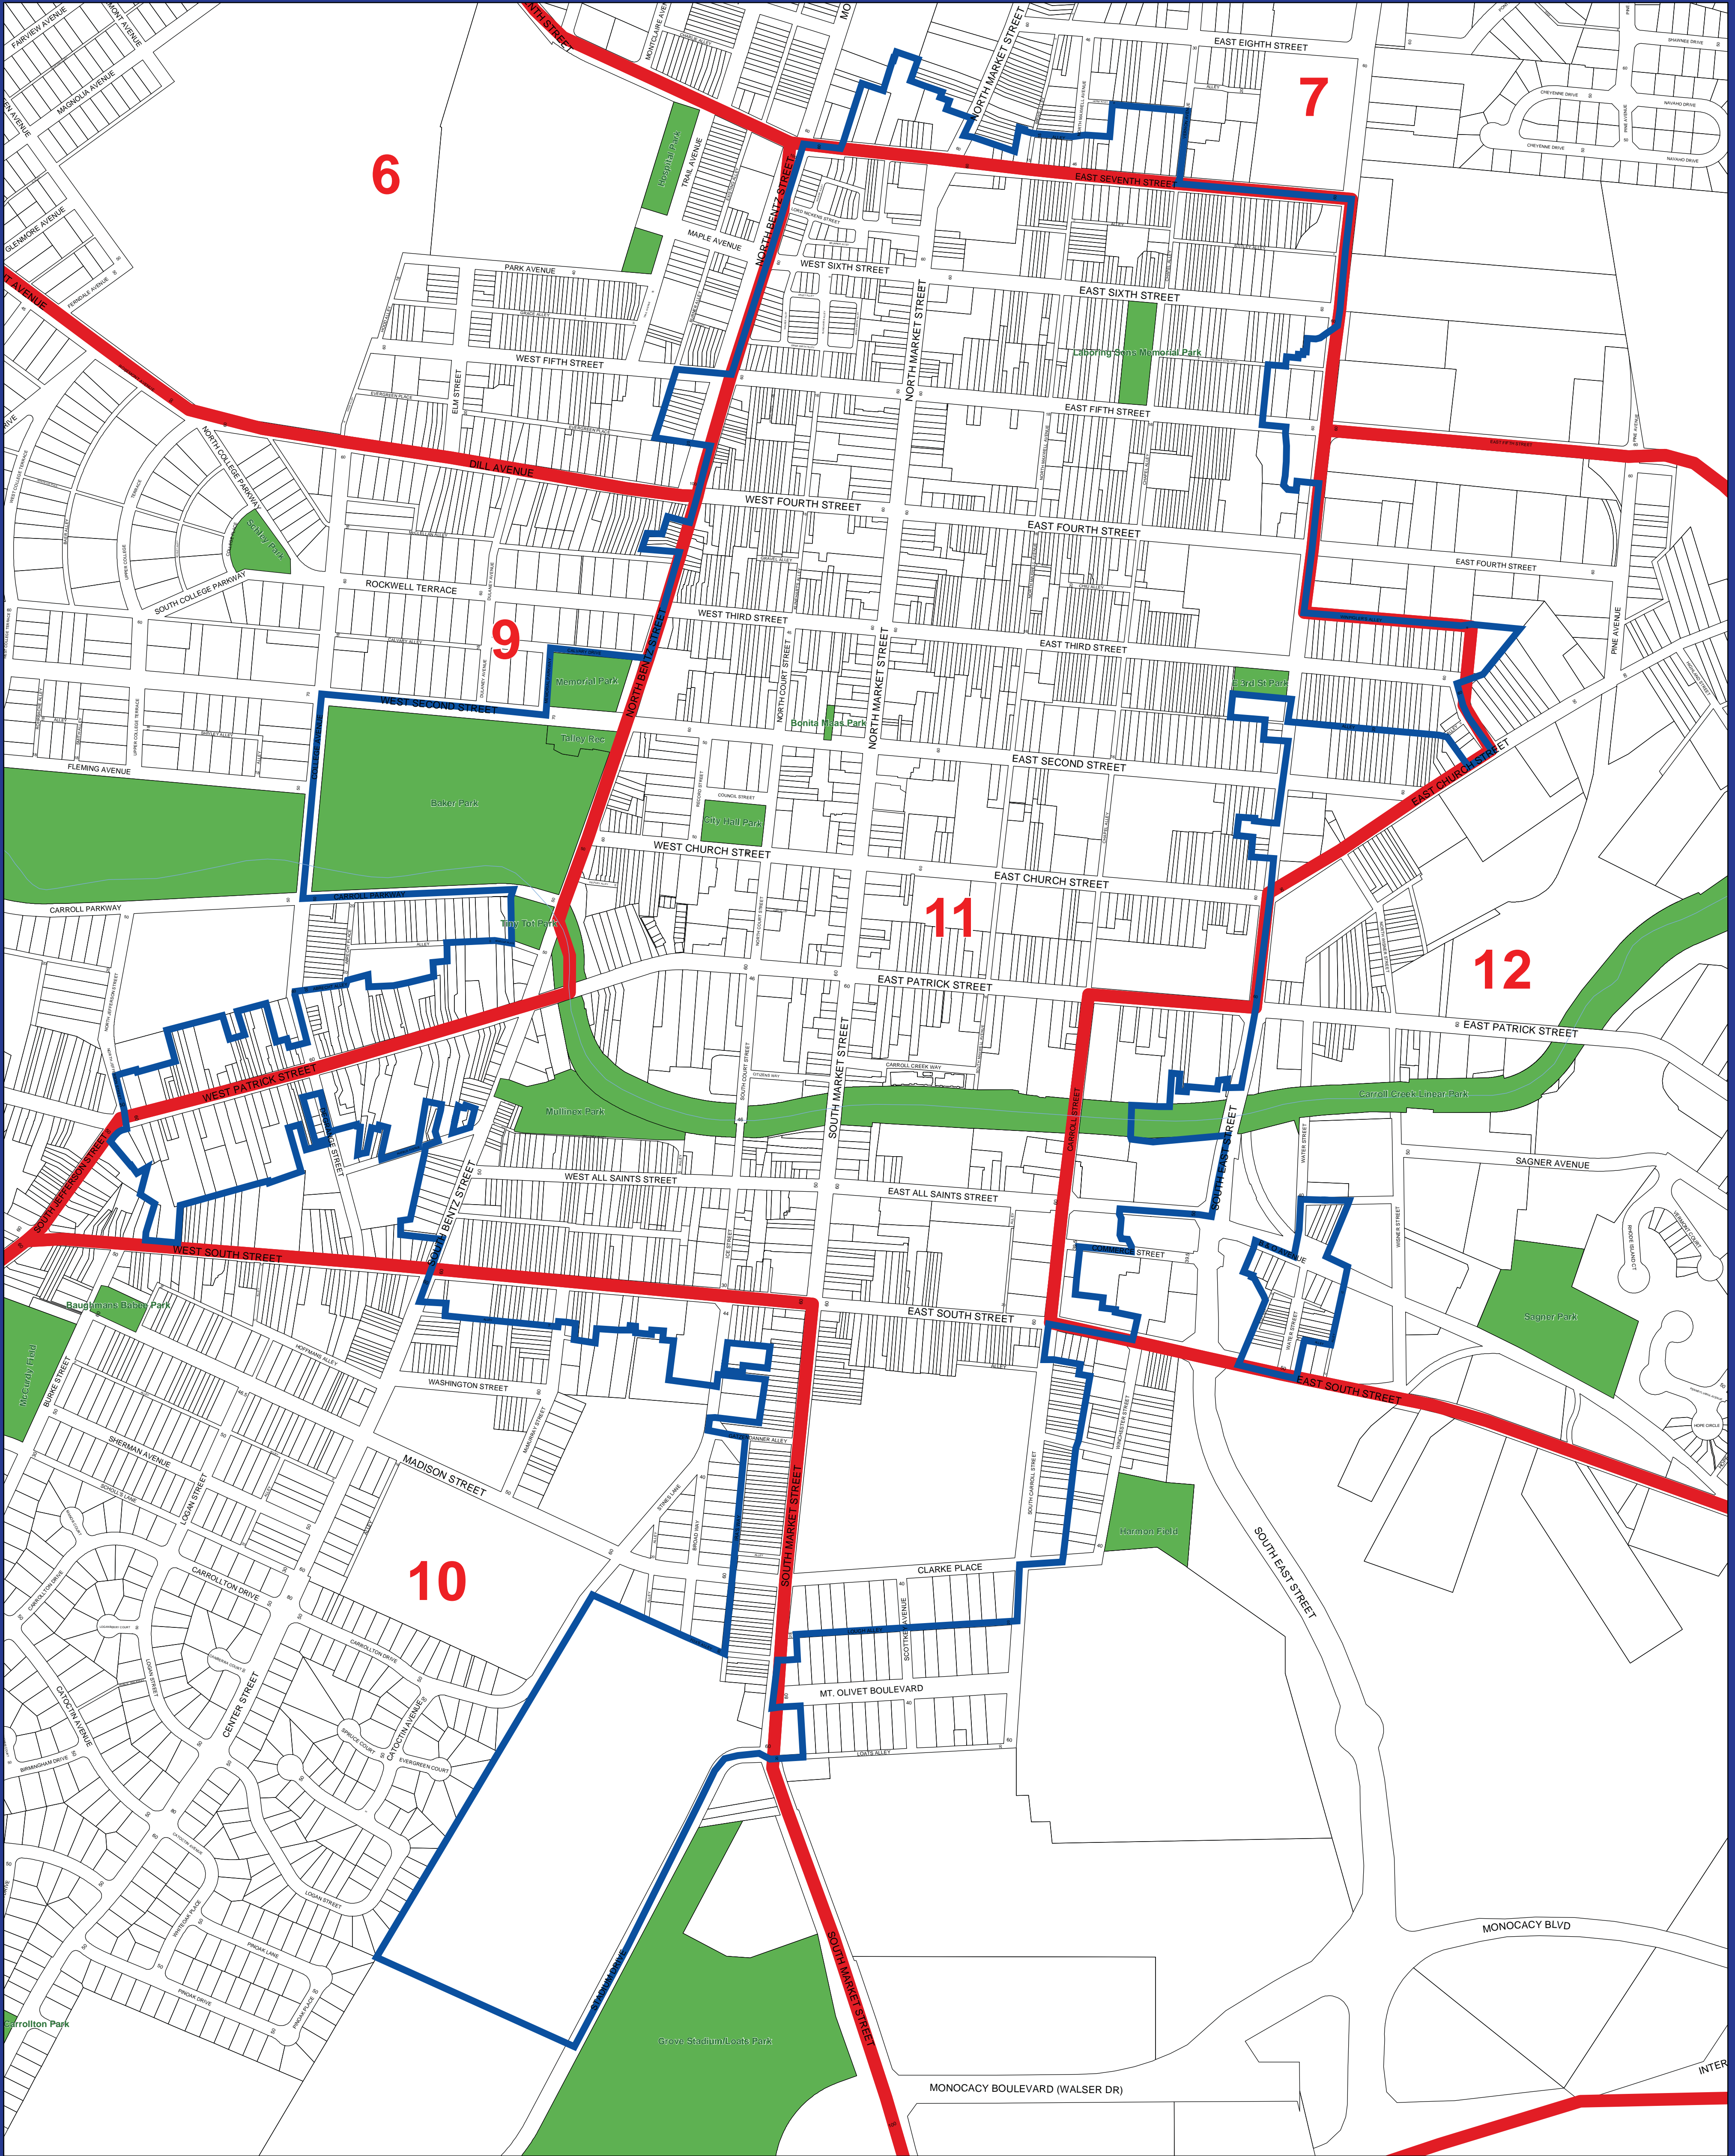

Frederick Town Historic District

0 125 250 500 750 1,000
Feet

Note: This map is prepared solely for the purpose of illustrating the City of Frederick. It should be used for no other purpose. Data on this map was prepared from several original sources and is subject to change as source data changes. This map is not a legal document. Orthophotos produced 03/07. Maps produced by: tswanson

101 N Court St
Frederick, MD 21701
P: 301-600-6209
F: 301-600-2233
www.cityoffrederick.com

	Historic District		Parcels
	NAC		Parks
	Rivers and Lakes		